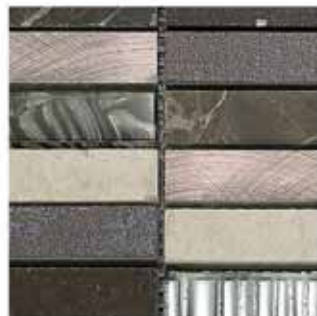

SAFARI ZEBRA
LUXURY SILVER