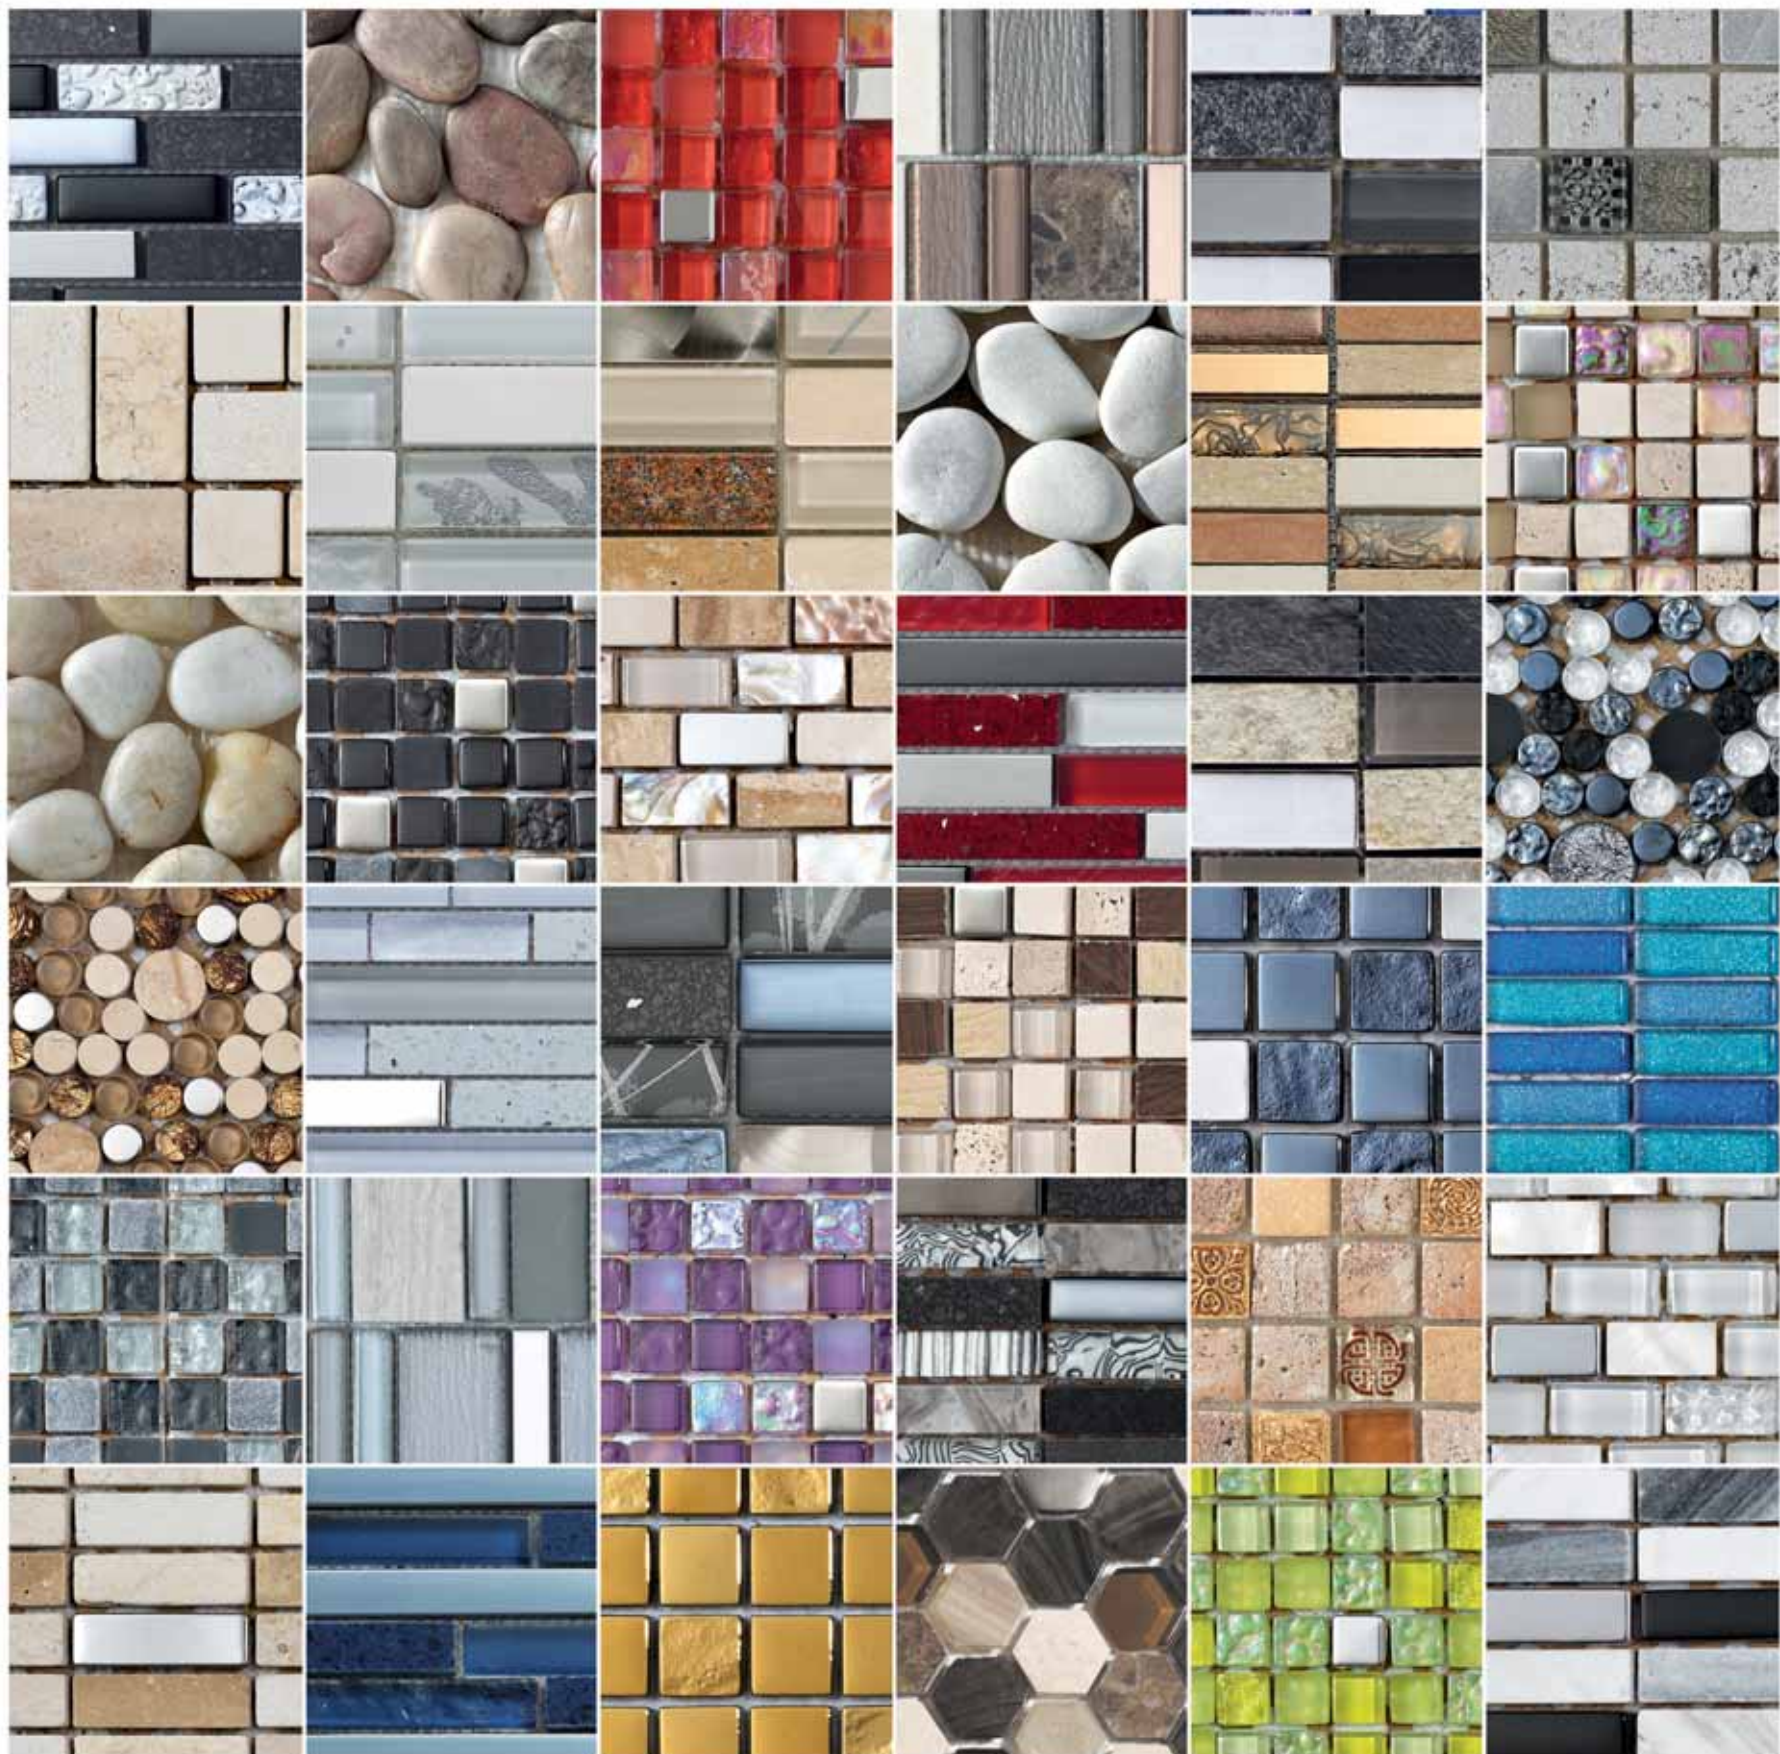

PERLA BIANCO 30X30

PERLA NERO 30X30

PERLA NOCE 30X30

PERLA MUTICOLOR 30X30

PERLA BIANCO NATURA 30X30

PERLA NERO NATURA 30X30

Packing List

| | Pcs/Caja Pcs/Box | m ² /Caja m ² /Box | Peso/Caja Weight/Box | Caja/Palet Box/Pallet | m ² /Palet m ² /Pallet | Peso/Palet Weight/Pallet |
|------------------------|---------------------|---|-------------------------|--------------------------|---|-----------------------------|
| Antica | 12 | 1.210 | 8.35 | 90 | 109.21 | 751.5 |
| Marrakech | 12 | 1.080 | 18.00 | 63 | 68.04 | 1134 |
| Surfing | 12 | 1.080 | 17.71 | 63 | 68.04 | 1126 |
| Crazy | 12 | 1.116 | 17.71 | 63 | 70.31 | 1126 |
| Royal | 12 | 1.080 | 15.31 | 63 | 68.04 | 974 |
| Exclusive | 12 | 1.080 | 15.31 | 63 | 68.04 | 974 |
| Exclusive (Frame) | 12 | 1.080 | 16.03 | 63 | 68.04 | 1020 |
| Stripes | 12 | 1.113 | 19.31 | 63 | 70.09 | 1226 |
| Imperium | 12 | 1.080 | 16.51 | 63 | 68.04 | 1050 |
| Artist | 12 | 1.080 | 19.11 | 63 | 68.04 | 1214 |
| Safari | 12 | 1.080 | 16.51 | 63 | 68.04 | 1050 |
| Elegance(Diamond) | 12 | 1.080 | 17.31 | 63 | 68.04 | 1100 |
| Elegance (Reflections) | 12 | 0.990 | 17.11 | 63 | 62.37 | 1088 |
| Quartz | 12 | 0.990 | 16.51 | 63 | 62.37 | 1050 |
| Luxury | 12 | 1.080 | 17.31 | 63 | 68.04 | 1100 |
| Nacar | 12 | 1.026 | 16.51 | 63 | 64.64 | 1050 |
| Myka | 12 | 1.080 | 17.31 | 63 | 68.04 | 1100 |
| Planet | 12 | 1.080 | 19.31 | 63 | 68.04 | 1226 |
| Forest | 12 | 1.080 | 16.51 | 63 | 68.04 | 1050 |
| Lagos | 12 | 1.080 | 16.51 | 63 | 68.04 | 1050 |
| Kubica | 12 | 1.080 | 18.91 | 63 | 68.04 | 1201 |
| Glass | 12 | 1.080 | 17.71 | 63 | 68.04 | 1126 |
| Marmol | 12 | 1.080 | 16.71 | 63 | 68.04 | 1063 |
| Perla | 12 | 1.080 | 25.30 | 54 | 58.32 | 1376 |
| Florida | 12 | 1.098 | 18.91 | 63 | 69.17 | 1201 |
| Mojave | 12 | 1.080 | 20.43 | 63 | 68.04 | 1297 |
| Dolphin | 12 | 1.080 | 15.11 | 63 | 68.04 | 962 |
| Deco Dolphin Set | 56 | 2.420 | 13.40 | 63 | 152.41 | 853 |