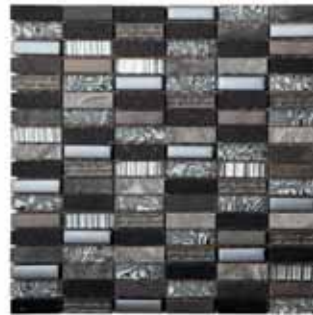

ARTIST BLACK 30X30

ARTIST GREY 30X30

ARTIST WHITE 30X30

ARTIST CREAM 30X30

ARTIST BROWN 30X30

SAFARI ZEBRA

Revestimiento Wall

LEOPARD 30X30